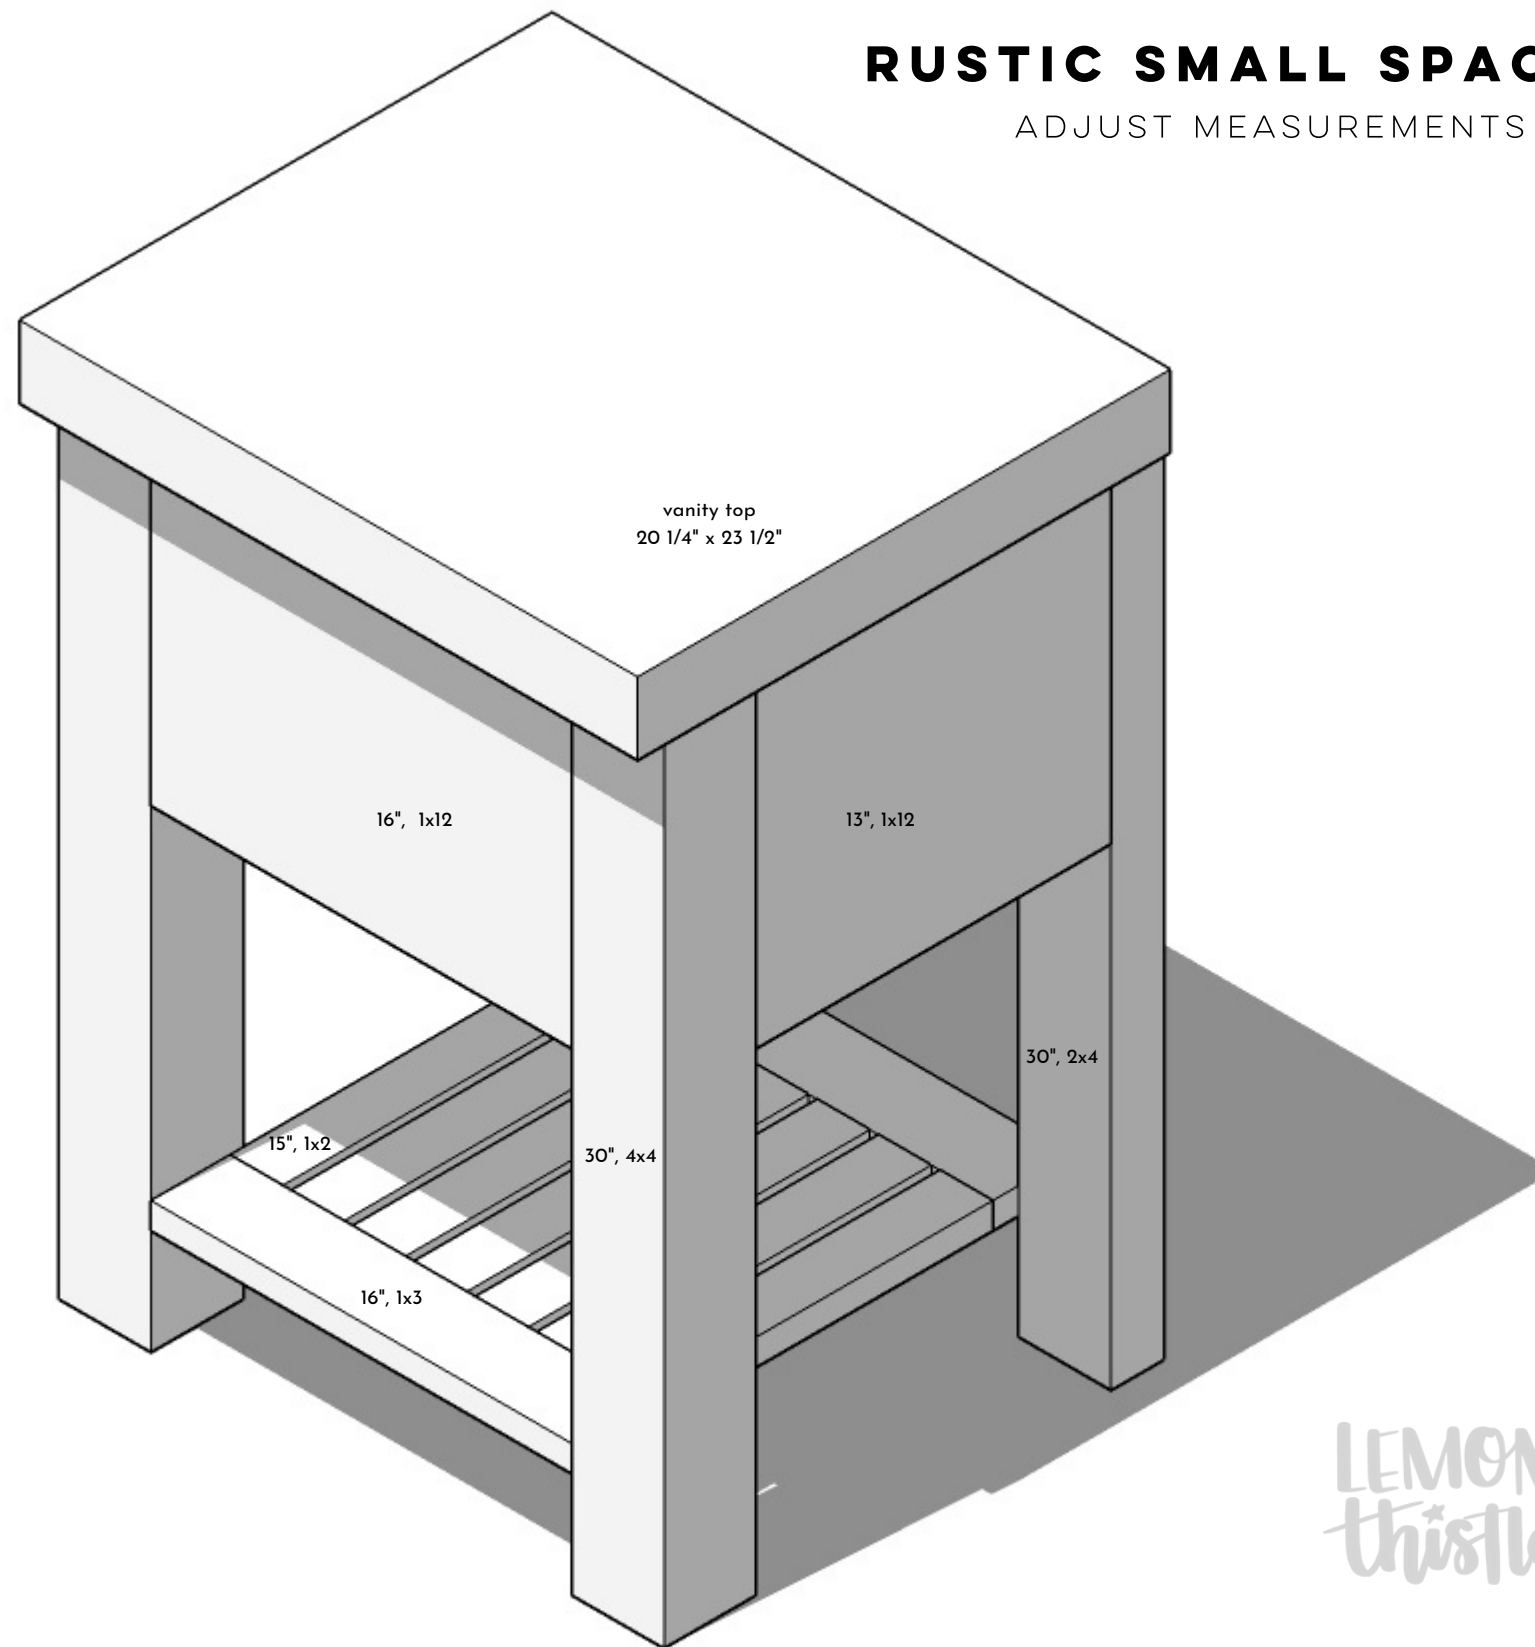

RUSTIC SMALL SPACE VANITY

ADJUST MEASUREMENTS TO SUIT SPACE

LEMON
thistle